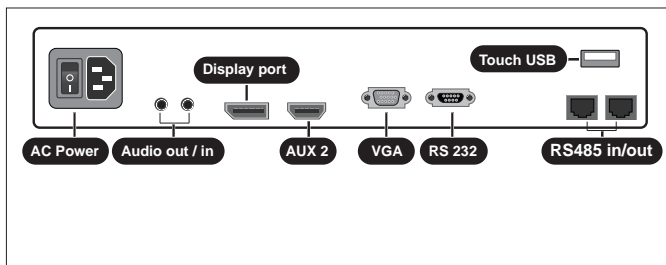

I/O Interface

Accessories

- Cable HDMI cable - 1.8m、Power cord - 1.8m
- Others remote controller

Optional

- Wall mounter
- stand
- Mobile stand

Environment

- Operation temperature 5° C~35° C
- Operation humidity 20~80%RH
- Storage temperature -20° C~55° C