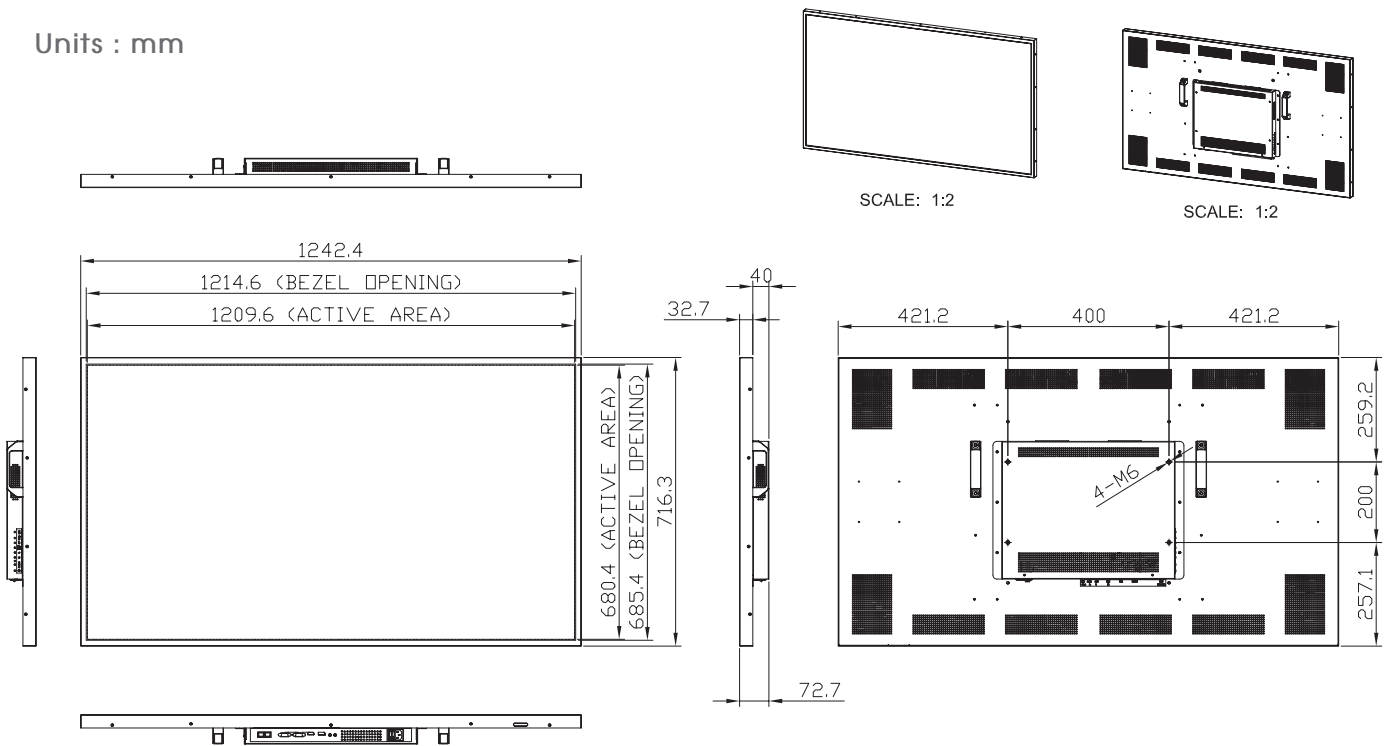

### Display Feature

Display dimension (H x V)	1209.6 x 680.4 mm
Power consumption	180 watts
Standby power consumption	1 watt
Response time	6.5 ms
Brightness (Typical)	700 nits
Contrast ratio (Typical)	4000:1
Frequency (H/V)	30~83 kHz / 50~72 Hz
Max. view angle (H/V)	178° / 178°
Video input	VGA / DP / HDMI
Audio I/O	Audio In/Out
Speaker	10W x 2
Control port	RS232/RS485
Display colors	16.7M colors
Resolution	1080p
LCD panel life time	50,000 hours
Power source	100-240VAC 50/60Hz (Auto switch)

### Mechanical Feature

Monitor dimension w/o stand (HxVxD)	1242.4 x 716.3 x 72.7 mm
Monitor weight w/o stand	31 kg
Chassis color	Black
Packing dimension (W x H x D)	1355 x 845 x 195 mm
Packing weight	35 kg
Wall mount hole	meet VESA (400mm x 200mm) standard specification

## Dimensions

Units : mm